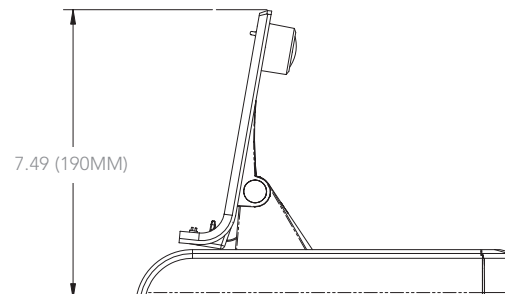

MVP-TDS (Right Side)

IT'S YOUR WORLD. TAKE CONTROL.

ARGENTINA • AUSTRALIA • BELGIUM • BRAZIL • CANADA • CHINA • ENGLAND • FRANCE • GERMANY • GREECE • HONG KONG • INDIA • INDONESIA • ITALY • JAPAN
LEBANON • MALAYSIA • MEXICO • NETHERLANDS • NEW ZEALAND • PHILIPPINES • PORTUGAL • RUSSIA • SINGAPORE • SPAIN • SWITZERLAND • THAILAND • TURKEY • USA
ATLANTA • BOSTON • CHICAGO • CLEVELAND • DALLAS • DENVER • INDIANAPOLIS • LOS ANGELES • MINNEAPOLIS • PHILADELPHIA • PHOENIX • PORTLAND • SPOKANE • TAMPA
3000 RESEARCH DRIVE, RICHARDSON, TX 75082 • 800.222.0193 • 469.624.8000 • +1.469.624.7400 • 469.624.7153 fax • www.amx.com