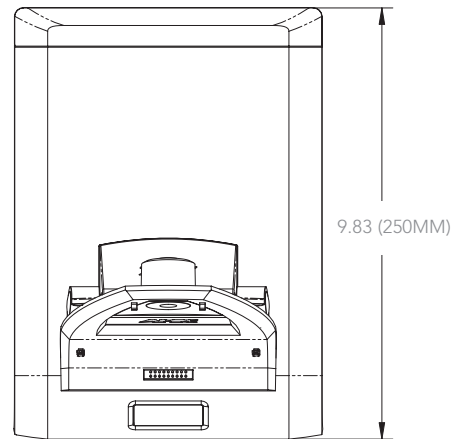

- 2-Bays: Sequential Charging
- Charge time for two depleted batteries - 5 hours

FRONT PANEL COMPONENTS

- Electromagnet
- MVP Interface Connector Pins: This connection provides both communication and power between the MVP and the MVP-TDS.
- MVP Support Cradle: This cradle supports a resting MVP panel and allows a user to angle the MVP LCD.
- LEDs: Two (2) blue LED indicators:
  - Left LED monitors the battery status within either the MVP-TDS or MVP
  - Right LED monitors the communication between the MVP-TDS and MVP
- Security Release pushbutton: Located on the front of the unit, this pushbutton toggles an on-screen numeric security keypad if security is enabled.

REAR CONNECTORS

- Battery Compartment: House up to two (2) MVP-BP batteries.
- USB Connectors: Two (2) type A USB ports connect an external keyboard and mouse for use with the G4 Computer Control application.
- Power Connector: 6 mm barrel-style power jack
  - connects to an optional PS4.4 power supply connector.

OPERATING/STORAGE ENVIRONMENTS

- Operating Temperature: 0° C (32° F) to 40° C (104° F)
- Operating Humidity: 20% - 85% RH
- Storage Temperature: -20° C (-4° F) to 60° C (140° F)
- Storage Humidity: 5% - 85% RH

INCLUDED ACCESSORIES

- Quick Start Guide

OPTIONAL ACCESSORIES

- MVP-7500 7.5" Modero ViewPoint Touch Panel (FG5965-01)
- MVP-8400 8.4" Modero ViewPoint Touch Panel (FG5965-02)
- MVP-BP Battery Pack (FG5965-20)
- PS4.4 Barrel Connector Power Supply (FG423-44)

MVP-TDS (Top View)