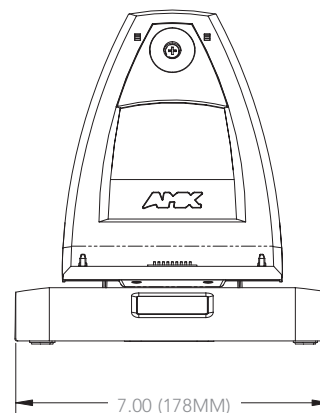

MVP-TDS (Front View)