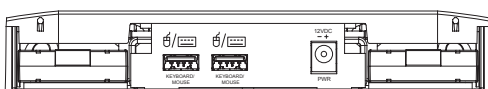

MVP-TDS (Rear Connection)