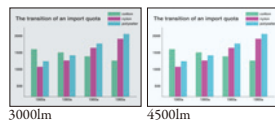

■ High-power projection – Distance increased 1.5x

The XD600U is equipped with a specially calibrated lens for high-power projection. Projection distances from 1.7 to 2.6m (68in to 102in) are possible using a 60-inch screen, and brilliant, crystal-clear images are assured even when projection distance is short.

■ Top-loading lamp for easier maintenance

The projection lamp is installed in the upper section of the main body. Whether sitting on a shelf or suspended from the ceiling, lamp replacement is simple and easy*, and there's never a need to move the whole projector.