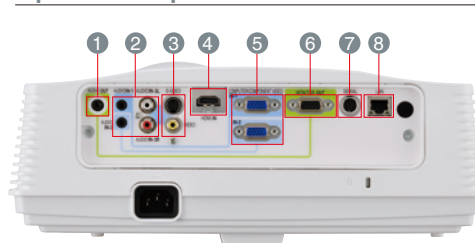

Input and Output Terminals

1. 1 Audio output
2. 2 Audio input
3. 3 S-Video/Video
4. 4 HDMI
5. 5 PC/Component video input
6. 6 Monitor output
7. 7 Serial RS-232C
8. 8 LAN (RJ-45)

MITSUBISHI ELECTRIC CORPORATION
HEAD OFFICE : TOKYO BLDG., 2-7-3, MARUNOUCHI, CHIYODA-KU, TOKYO 100-8310, JAPAN

To find out more about XD600U and our projectors, visit us at

Global.MitsubishiElectric.com/projectors/