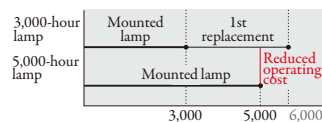

Clear, Smooth Communication

High Brightness 4500lm

NEW ***XD600U***

Ecological & Cost-efficient

Stand-by Mode under 1W*¹

Stand-by (low) mode power consumption is less than 1W, offering increased energy savings and further contributing to environmental preservation.

*¹ Stand-by mode with network turned off, 3W in normal mode with network turned on.

Long 5,000hr*² Lamp Life

By increasing the estimated lamp life, we've added the advantages of lower maintenance and reduced operating cost.

■ Lamp Replacement Frequency*³

*² When used in low lamp mode. Maximum lamp life in standard mode use is 3,000 hours.

*³ Lamp life refers to the average time required for brightness to be reduced by half, and not the time specified in the warranty. Lamp service life may vary widely depending on the environment and conditions, and whether or not cleaning and other maintenance procedures are followed.

Filter-free

DLP™ projectors are structurally airtight, eliminating the need for an intake filter under normal conditions, and lowering costs.