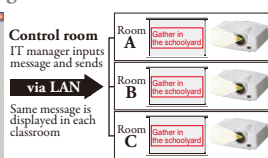

■ 3D READY – Enjoy the future today

Experience the impact and allure of 3D images. The 3D video content must be in field sequential format and special electronic shutter glasses are required.

Specifications

Model	XD600U
Display technology	0.7" 1-chip DMD
Resolution	1024 x 768 (total 786,432 pixels)
Brightness	4500lm
Contrast ratio	2000 : 1
Picture size	40" - 300"
Throw ratio	1.4 - 2.1
Source lamp	230W (shut-off time 5000hr) in low mode, 280W (shut-off time 3000hr) in standard mode
PC compatibility	640 x 480 - 1280 x 1024, True : 1024 x 768, sync on green available
Video compatibility	NTSC / NTSC 4.43 / PAL (including PAL-M, N) / SECAM / PAL-60 Component video; 480i/p (525i/p), 576i/p (625i/p), 720p (750p), 1080i (1125i 60Hz), 1080i (1125i 50Hz)
Input terminals	RGB; mini D-sub 15pin x 2 Video; RCA x 1, S-VIDEO x 1 Digital; HDMI x 1 Audio; stereo mini jack (ø3.5mm) x 2, RCA jack (L/R) x 1
Output terminals	RGB; mini D-sub 15pin x 1 Audio; stereo mini jack (ø3.5mm) x 1
Communication terminal	RS-232C; mini DIN 8pin x 1, LAN; RJ-45 x 1
Audio speaker	10W mono
Dimensions (W x H x D)	345 x 129 x 270 mm / 13.6 x 5.1 x 10.6 inch
Weight	3.6kg / 7.9lbs
Power requirements	AC 100-240V, 50/60Hz
Optional lamp	VLT-XD600LP

• Compliance with ISO21118-2005
• All brand names and product names are trademarks, registered trademarks or trade names of their respective holders